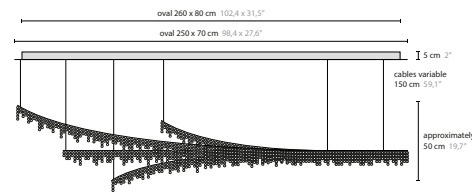

50001 H

50005 H14

Article number	Light source	Product info
50001 H		without ceiling base
50005 H14	14 x LED GU10	with ceiling base

GENERAL PRODUCT INFORMATION

finishings	crystal frame: high polished steel ceiling base: 402 - 410 - 414 other finishings for ceiling base on request
crystal	premium crystal
light sources	light sources not included
customizing	customizing possible: info@cycasi.com