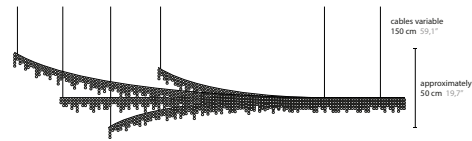

50001 H

50005 H14

Article number	Light source	Product info
50001 H		without ceiling base
50005 H14	14 x LED GU10	with ceiling base

GENERAL PRODUCT INFORMATION

finishings	crystal frame: high polished steel ceiling base: 402 - 410 - 414 other finishings for ceiling base on request
crystal	premium crystal
light sources	light sources not included
customizing	customizing possible: info@cycasi.com