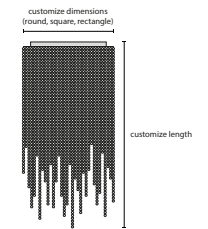

Create your personal design

GENERAL PRODUCT INFORMATION

finishings	402 other finishings on request
crystal	premium crystal
light sources	light sources not included
customizing	customizing possible: info@cycasi.com

H = hanging