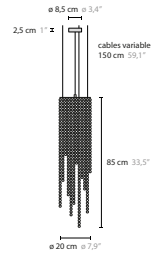

50440 H1

50442 H1 L

50444 H1 XL

| Article number | Light source | Product info |
|--------------------|--------------|-----------------------|
| 50440 H1 | 1 x LED GU10 | crystal length 85 cm |
| 50442 H1 L | 1 x LED GU10 | crystal length 135 cm |
| 50444 H1 XL | 1 x LED GU10 | crystal length 185 cm |