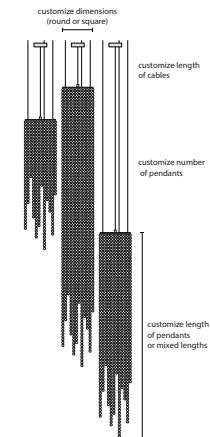

Create your personal design