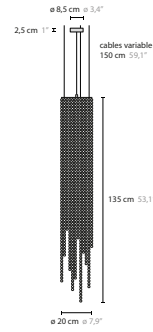

50440 H1

50442 H1 L

50444 H1 XL

| Article number | Light source | Product info |
|--------------------|--------------|-----------------------|
| 50440 H1 | 1 x LED GU10 | crystal length 85 cm |
| 50442 H1 L | 1 x LED GU10 | crystal length 135 cm |
| 50444 H1 XL | 1 x LED GU10 | crystal length 185 cm |