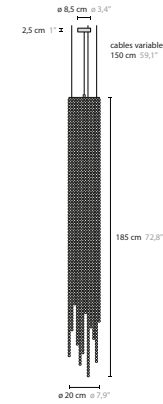

50440 H1

50442 H1 L

50444 H1 XL

| Article number | Light source | Product info |
|--------------------|--------------|-----------------------|
| 50440 H1 | 1 x LED GU10 | crystal length 85 cm |
| 50442 H1 L | 1 x LED GU10 | crystal length 135 cm |
| 50444 H1 XL | 1 x LED GU10 | crystal length 185 cm |

H = hanging