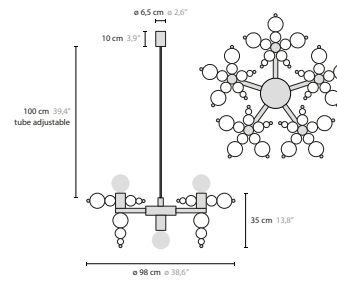

**50040** H1 Gold Deore balls  
**50041** H1 Chrome balls

**50060** H6 Gold Deore balls  
**50061** H6 Chrome balls

Article number	Light source	Product info
<b>50040</b> H1	1 x LED E27	gold deore plated glass balls
<b>50041</b> H1	1 x LED E27	chrome plated glass balls
<b>50060</b> H6	6 x LED E27	gold deore plated glass balls
<b>50061</b> H6	6 x LED E27	chrome plated glass balls

H = hanging