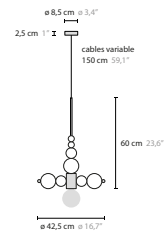

**50040** H1 Gold Deore balls  
**50041** H1 Chrome balls

**50060** H6 Gold Deore balls  
**50061** H6 Chrome balls

Article number	Light source	Product info
<b>50040</b> H1	1 x LED E27	gold deore plated glass balls
<b>50041</b> H1	1 x LED E27	chrome plated glass balls
<b>50060</b> H6	6 x LED E27	gold deore plated glass balls
<b>50061</b> H6	6 x LED E27	chrome plated glass balls