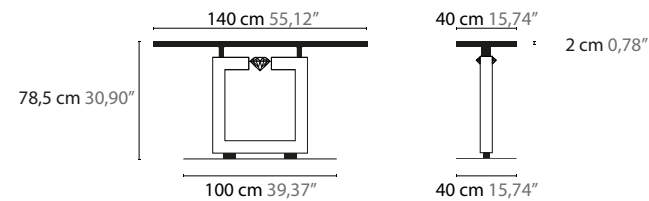

10022 DT200 + Top surface price group 1
10023 DT200 + Top surface price group 2

10027 DT280 + Top surface price group 1
10028 DT280 + Top surface price group 2

10032 CT100 + Top surface price group 1
10033 CT100 + Top surface price group 2

10037 WT140 + Top surface price group 1
10038 WT140 + Top surface price group 2

Article number	Tabletop surface
10022 DT200	price group 1
10023 DT200	price group 2
10027 DT280	price group 1
10028 DT280	price group 2
10032 CT100	price group 1
10033 CT100	price group 2
10037 WT140	price group 1
10038 WT140	price group 2

GENERAL PRODUCT INFORMATION

finishings	410 - 414 - 420 - 421 - 425 - 430 - 435 - 440 other finishings on request
crystal	premium crystal "diamond" ca. ø 145 mm
tabletop surface	for surfaces, visit cycasi.com
customizing	customizing possible: info@cycasi.com