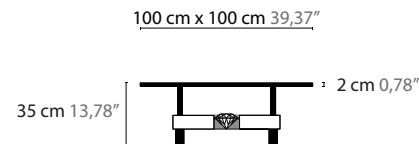

10022 DT200 + Top surface price group 1
10023 DT200 + Top surface price group 2

10027 DT280 + Top surface price group 1
10028 DT280 + Top surface price group 2

10032 CT100 + Top surface price group 1
10033 CT100 + Top surface price group 2

10037 WT140 + Top surface price group 1
10038 WT140 + Top surface price group 2

Article number	Tabletop surface
10022 DT200	price group 1
10023 DT200	price group 2
10027 DT280	price group 1
10028 DT280	price group 2
10032 CT100	price group 1
10033 CT100	price group 2
10037 WT140	price group 1
10038 WT140	price group 2

GENERAL PRODUCT INFORMATION

finishings	410 - 414 - 420 - 421 - 425 - 430 - 435 - 440 other finishings on request
crystal	premium crystal "diamond" ca. ø 145 mm
tabletop surface	for surfaces, visit cycasi.com
customizing	customizing possible: info@cycasi.com