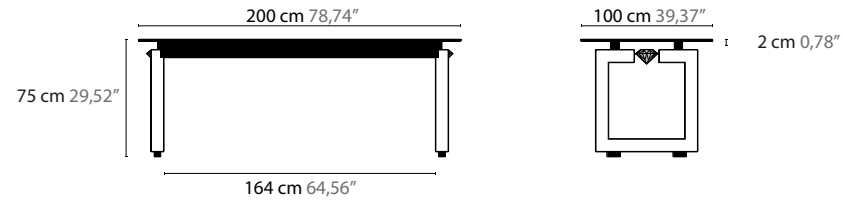

10022 DT200 + Top surface price group 1
10023 DT200 + Top surface price group 2

10027 DT280 + Top surface price group 1
10028 DT280 + Top surface price group 2

10032 CT100 + Top surface price group 1
10033 CT100 + Top surface price group 2

10037 WT140 + Top surface price group 1
10038 WT140 + Top surface price group 2

Article number	Tabletop surface
10022 DT200	price group 1
10023 DT200	price group 2
10027 DT280	price group 1
10028 DT280	price group 2
10032 CT100	price group 1
10033 CT100	price group 2
10037 WT140	price group 1
10038 WT140	price group 2

GENERAL PRODUCT INFORMATION

finishings	410 - 414 - 420 - 421 - 425 - 430 - 435 - 440 other finishings on request
crystal	premium crystal "diamond" ca. ø 145 mm
tabletop surface	for surfaces, visit cycasi.com
customizing	customizing possible: info@cycasi.com

CT = coffee table DT = dining table WT = wall table