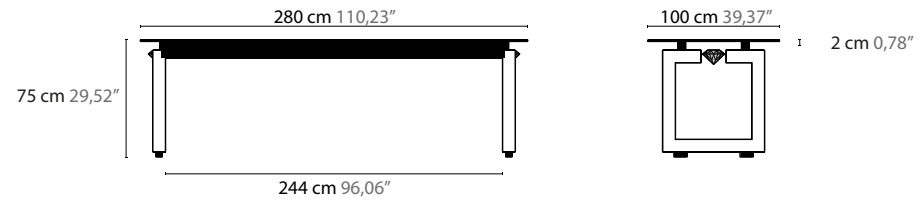

10022 DT200 + Top surface price group 1
10023 DT200 + Top surface price group 2

10027 DT280 + Top surface price group 1
10028 DT280 + Top surface price group 2

10032 CT100 + Top surface price group 1
10033 CT100 + Top surface price group 2

10037 WT140 + Top surface price group 1
10038 WT140 + Top surface price group 2

Article number	Tabletop surface
10022 DT200	price group 1
10023 DT200	price group 2
10027 DT280	price group 1
10028 DT280	price group 2
10032 CT100	price group 1
10033 CT100	price group 2
10037 WT140	price group 1
10038 WT140	price group 2

GENERAL PRODUCT INFORMATION

finishings	410 - 414 - 420 - 421 - 425 - 430 - 435 - 440 other finishings on request
crystal	premium crystal "diamond" ca. ø 145 mm
tabletop surface	for surfaces, visit cycasi.com
customizing	customizing possible: info@cycasi.com