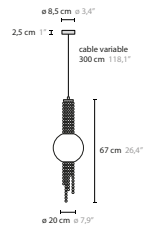

50150 H1 Gold ball
50151 H1 Chrome ball

Article number	Light source	Product info
50150 H1	1 x LED GU10	crystal with gold plated glass ball
50151 H1	1 x LED GU10	crystal with chrome plated glass ball

GENERAL PRODUCT INFORMATION