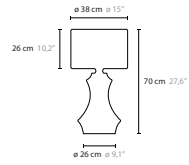

50420 T1

Article number	Light source	Product info
50420 T1	1 x LED E27	one piece of glass art (base and shade)

GENERAL PRODUCT INFORMATION

finishings	402 other finishings on request
glass	handcrafted blown borosilicate clear glass
light sources	light sources not included
customizing	customizing possible: info@cycasi.com

T = table