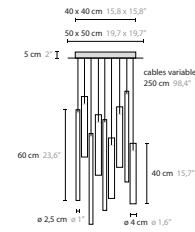

DT = dining table WT = wall table

**50410** H1

**50402** H2

**50406** H8

Article number	Light source
<b>50410</b> H1	1 x LED GU10
<b>50402</b> H2	2 x LED GU10
<b>50406</b> H8	8 x LED GU10

**GENERAL PRODUCT INFORMATION**