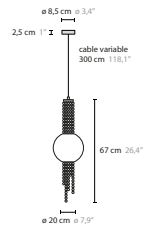

50150 H1 Gold ball
50151 H1 Chrome ball