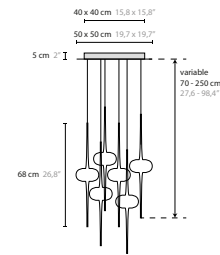

50082 H2

Article number		Light source
50080	H1	1 x LED GU10
50082	H2	2 x LED GU10
50084	H8	8 x LED GU10

GENERAL PRODUCT INFORMATION

finishings	402 - 410 - 414 - 435 other finishings on request
glass	handcrafted blown borosilicate glass
light sources	light sources not included
customizing	customizing possible: info@cycasi.com

H = hanging

Create your personal design