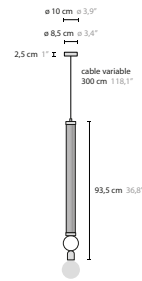

T = table

**50250** H1 Gold Deore ball  
**50251** H1 Chrome ball

**50252** H1 L Gold Deore ball  
**50253** H1 L Chrome ball

**50256** H1 XL Gold Deore ball  
**50257** H1 XL Chrome ball

Article number	Light source	Product info
<b>50250</b> H1	1 x LED E27	with gold deore plated glass ball
<b>50251</b> H1	1 x LED E27	with chrome plated glass ball
<b>50253</b> H1 L	1 x LED E27	with gold deore plated glass ball
<b>50254</b> H1 L	1 x LED E27	with chrome plated glass ball
<b>50256</b> H1 XL	1 x LED E27	with gold deore plated glass ball
<b>50257</b> H1 XL	1 x LED E27	with chrome plated glass ball