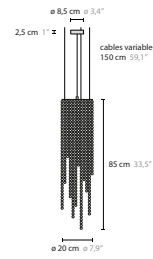

## Create your personal design

**50440** H1

**50442** H1 L

**50444** H1 XL

Article number	Light source	Product info
<b>50440</b> H1	1 x LED GU10	crystal length 85 cm
<b>50442</b> H1 L	1 x LED GU10	crystal length 135 cm
<b>50444</b> H1 XL	1 x LED GU10	crystal length 185 cm