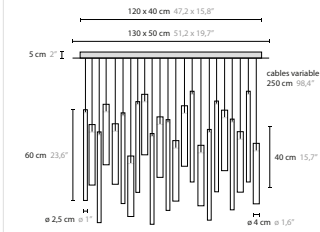

DT = dining table WT = wall table

**50410** H1

**50402** H2

**50406** H8

Article number	Light source
<b>50410</b> H1	1 x LED GU10
<b>50402</b> H2	2 x LED GU10
<b>50406</b> H8	8 x LED GU10

**GENERAL PRODUCT INFORMATION**