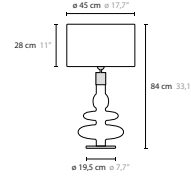

GENERAL PRODUCT INFORMATION

finishings	400 - 401 - 402 - 405 - 410 - 416 other finishings on request
glass	handcrafted blown borosilicate glass chrome, gold deore and anthracite with transitions to clear parts
shade	shade silk: gold or silver inside
light sources	light sources not included
customizing	customizing possible: info@cycasi.com

H = hanging T = table