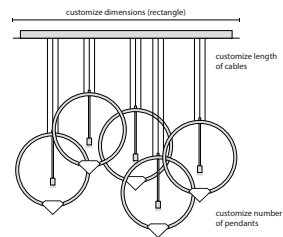

Create your personal design

GENERAL PRODUCT INFORMATION

finishings	401 - 410 - 435 - 440 other finishings on request
crystal	premium crystal
light sources	light sources not included
customizing	customizing possible: info@cycasi.com

H = hanging