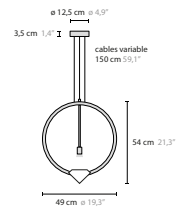

50100 H1

Article number	Light source	Product info
50100 H1	1 x LED GU10	crystal "diamond" (ø145 mm)