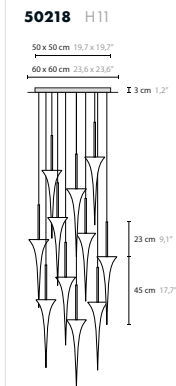

Article number	Light source	Product info
50212 H24	24 x LED G9	glasses 35 & 45 cm long
50216 H32	32 x LED G9	glasses 35 & 45 cm long
50200 H1	1 x LED G9	glass 35 cm long
50201 H1	1 x LED G9	glass 35 cm long with gold deore plated glass balls
50202 H1	1 x LED G9	glass 35 cm long with chrome plated glass balls
50204 H1 XL	1 x LED G9	glass 45 cm long
50205 H1 XL	1 x LED G9	glass 45 cm long with gold deore plated glass balls
50206 H1 XL	1 x LED G9	glass 45 cm long with chrome plated glass balls
50208 H2	2 x LED G9	glasses 35 cm long
50210 H2 XL	2 x LED G9	glasses 45 cm long
50218 H11	11 x LED G9	glasses 45 cm long
50220 T2	2 x LED G9	glasses 45 cm long
50224 W2	2 x LED G9	glasses 45 cm long
50228 C1	1 x LED G9	
50229 C1 XL	1 x LED G9	glass 45 cm long
50236 C10	10 x LED G9	glasses 35 & 45 cm long

GENERAL PRODUCT INFORMATION

finishings	400 - 401 - 402 - 405 - 410 - 416 other finishings on request
glass	handcrafted blown satin borosilicate glass
light sources	light sources not included
customizing	customizing possible: info@cycasi.com

C = ceiling H = hanging T = table W = wall