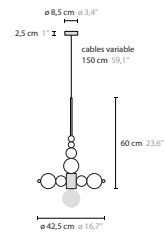

50040 H1 Gold Deore balls
50041 H1 Chrome balls