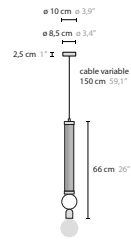

T = table

**50250** H1 Gold Deore ball  
**50251** H1 Chrome ball

**50252** H1 L Gold Deore ball  
**50253** H1 L Chrome ball

**50256** H1 XL Gold Deore ball  
**50257** H1 XL Chrome ball

Article number	Light source	Product info
<b>50250</b> H1	1 x LED E27	with gold deore plated glass ball
<b>50251</b> H1	1 x LED E27	with chrome plated glass ball
<b>50253</b> H1 L	1 x LED E27	with gold deore plated glass ball
<b>50254</b> H1 L	1 x LED E27	with chrome plated glass ball
<b>50256</b> H1 XL	1 x LED E27	with gold deore plated glass ball
<b>50257</b> H1 XL	1 x LED E27	with chrome plated glass ball