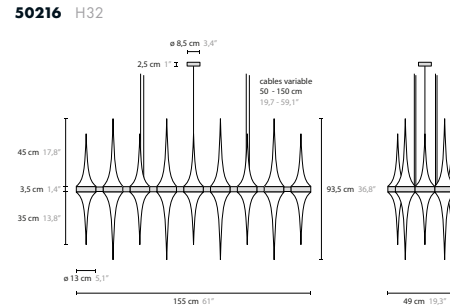

Article number	Light source	Product info
50212 H24	24 x LED G9	glasses 35 & 45 cm long
50216 H32	32 x LED G9	glasses 35 & 45 cm long
50200 H1	1 x LED G9	glass 35 cm long
50201 H1	1 x LED G9	glass 35 cm long with gold deore plated glass balls
50202 H1	1 x LED G9	glass 35 cm long with chrome plated glass balls
50204 H1 XL	1 x LED G9	glass 45 cm long
50205 H1 XL	1 x LED G9	glass 45 cm long with gold deore plated glass balls
50206 H1 XL	1 x LED G9	glass 45 cm long with chrome plated glass balls
50208 H2	2 x LED G9	glasses 35 cm long
50210 H2 XL	2 x LED G9	glasses 45 cm long
50218 H11	11 x LED G9	glasses 45 cm long
50220 T2	2 x LED G9	glasses 45 cm long
50224 W2	2 x LED G9	glasses 45 cm long
50228 C1	1 x LED G9	
50229 C1 XL	1 x LED G9	glass 45 cm long
50236 C10	10 x LED G9	glasses 35 & 45 cm long

GENERAL PRODUCT INFORMATION

finishings	400 - 401 - 402 - 405 - 410 - 416 other finishings on request
glass	handcrafted blown satin borosilicate glass
light sources	light sources not included
customizing	customizing possible: info@cycasi.com

C = ceiling H = hanging T = table W = wall