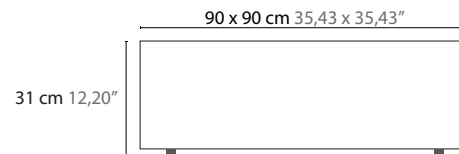

10132 CT90 + Top surface price group 1
10133 CT90 + Top surface price group 2