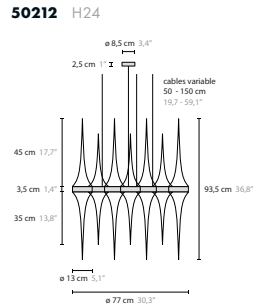

Article number	Light source	Product info
50212 H24	24 x LED G9	glasses 35 & 45 cm long
50216 H32	32 x LED G9	glasses 35 & 45 cm long
50200 H1	1 x LED G9	glass 35 cm long
50201 H1	1 x LED G9	glass 35 cm long with gold deore plated glass balls
50202 H1	1 x LED G9	glass 35 cm long with chrome plated glass balls
50204 H1 XL	1 x LED G9	glass 45 cm long
50205 H1 XL	1 x LED G9	glass 45 cm long with gold deore plated glass balls
50206 H1 XL	1 x LED G9	glass 45 cm long with chrome plated glass balls
50208 H2	2 x LED G9	glasses 35 cm long
50210 H2 XL	2 x LED G9	glasses 45 cm long
50218 H11	11 x LED G9	glasses 45 cm long
50220 T2	2 x LED G9	glasses 45 cm long
50224 W2	2 x LED G9	glasses 45 cm long
50228 C1	1 x LED G9	
50229 C1 XL	1 x LED G9	glass 45 cm long
50236 C10	10 x LED G9	glasses 35 & 45 cm long

GENERAL PRODUCT INFORMATION

finishings	400 - 401 - 402 - 405 - 410 - 416 other finishings on request
glass	handcrafted blown satin borosilicate glass
light sources	light sources not included
customizing	customizing possible: info@cycasi.com

C = ceiling H = hanging T = table W = wall