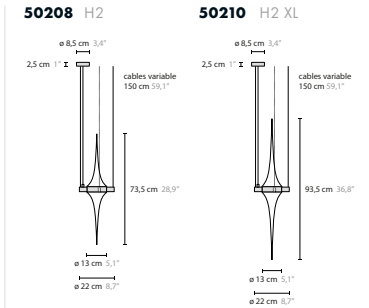

Article number	Light source	Product info
50212 H24	24 x LED G9	glasses 35 & 45 cm long
50216 H32	32 x LED G9	glasses 35 & 45 cm long
50200 H1	1 x LED G9	glass 35 cm long
50201 H1	1 x LED G9	glass 35 cm long with gold deore plated glass balls
50202 H1	1 x LED G9	glass 35 cm long with chrome plated glass balls
50204 H1 XL	1 x LED G9	glass 45 cm long
50205 H1 XL	1 x LED G9	glass 45 cm long with gold deore plated glass balls
50206 H1 XL	1 x LED G9	glass 45 cm long with chrome plated glass balls
50208 H2	2 x LED G9	glasses 35 cm long
50210 H2 XL	2 x LED G9	glasses 45 cm long
50218 H11	11 x LED G9	glasses 45 cm long
50220 T2	2 x LED G9	glasses 45 cm long
50224 W2	2 x LED G9	glasses 45 cm long
50228 C1	1 x LED G9	
50229 C1 XL	1 x LED G9	glass 45 cm long
50236 C10	10 x LED G9	glasses 35 & 45 cm long

GENERAL PRODUCT INFORMATION

finishings	400 - 401 - 402 - 405 - 410 - 416 other finishings on request
glass	handcrafted blown satin borosilicate glass
light sources	light sources not included
customizing	customizing possible: info@cycasi.com

C = ceiling H = hanging T = table W = wall