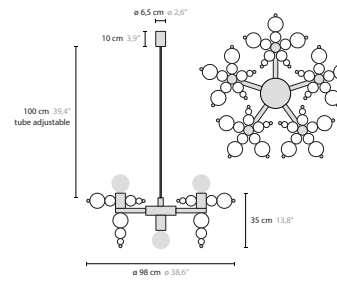

50060 H6 Gold Deore balls
50061 H6 Chrome balls

Article number	Light source	Product info
50040 H1	1 x LED E27	gold deore plated glass balls
50041 H1	1 x LED E27	chrome plated glass balls
50060 H6	6 x LED E27	gold deore plated glass balls
50061 H6	6 x LED E27	chrome plated glass balls

GENERAL PRODUCT INFORMATION

finishings	400 - 401 - 402 - 405 - 410 - 416 other finishings on request
glass	handcrafted blown borosilicate glass balls
light sources	light sources not included
customizing	customizing possible: info@cycasi.com

H = hanging