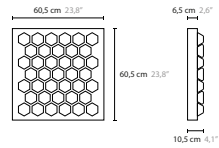

CT = coffee table DT = dining table WT = wall table

**15010** Wall art

**50075** W1/C1

Article number	Light source	Product info
<b>15010</b>	Wall art	frame with high polished mirror steel plate
<b>50075</b>	W1/C1 LED 25W	high polished mirror steel