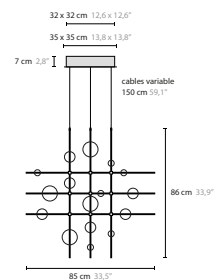

50025 H4 Brass Polished / Gold Deore balls
50030 H4 Chrome / Chrome balls

Article number	Light source	Product info
50025 H4	4 x LED GU10	base brass polished / gold deore plated glass balls
50030 H4	4 x LED GU10	base chrome polished / chrome plated glass balls

GENERAL PRODUCT INFORMATION

finishings	400 - 402 other finishings on request
glass	handcrafted blown borosilicate glass balls
light sources	light sources not included
customizing	customizing possible: info@cycasi.com

H = hanging