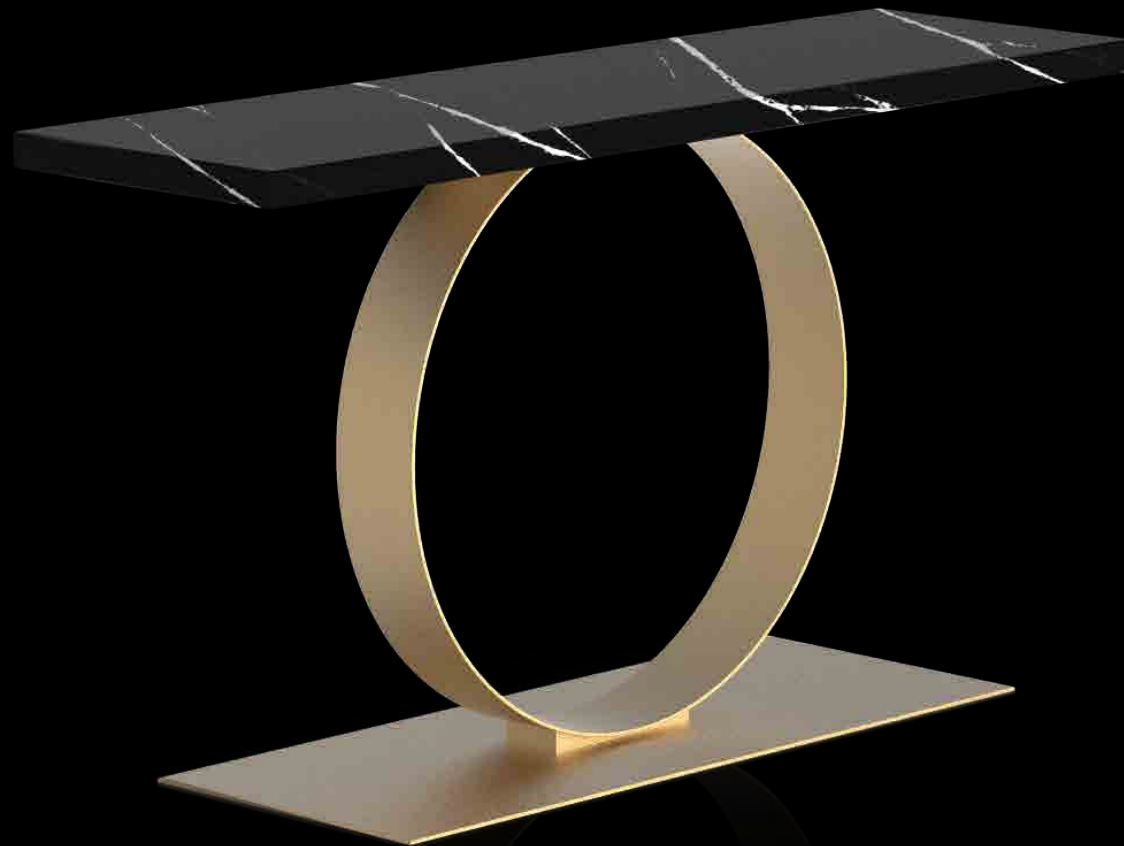

art. CT140 10052
art. CT140 10053

art. WT140 10057
art. WT140 10058

CYCLES