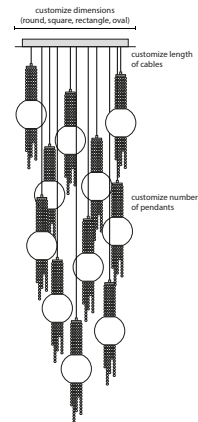

50150 H1 Gold ball
50151 H1 Chrome ball

Article number	Light source	Product info
50150 H1	1 x LED GU10	crystal with gold plated glass ball
50151 H1	1 x LED GU10	crystal with chrome plated glass ball

GENERAL PRODUCT INFORMATION

finishings	400 - 401 - 402 - 405 other finishings on request
crystal	premium crystal
glass	handcrafted blown borosilicate glass ball
light sources	light sources not included
customizing	customizing possible: info@cycasi.com

H = hanging

Create your personal design