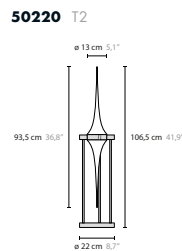

Article number	Light source	Product info
50212 H24	24 x LED G9	glasses 35 & 45 cm long
50216 H32	32 x LED G9	glasses 35 & 45 cm long
50200 H1	1 x LED G9	glass 35 cm long
50201 H1	1 x LED G9	glass 35 cm long with gold deore plated glass balls
50202 H1	1 x LED G9	glass 35 cm long with chrome plated glass balls
50204 H1 XL	1 x LED G9	glass 45 cm long
50205 H1 XL	1 x LED G9	glass 45 cm long with gold deore plated glass balls
50206 H1 XL	1 x LED G9	glass 45 cm long with chrome plated glass balls
50208 H2	2 x LED G9	glasses 35 cm long
50210 H2 XL	2 x LED G9	glasses 45 cm long
50218 H11	11 x LED G9	glasses 45 cm long
50220 T2	2 x LED G9	glasses 45 cm long
50224 W2	2 x LED G9	glasses 45 cm long
50228 C1	1 x LED G9	
50229 C1 XL	1 x LED G9	glass 45 cm long
50236 C10	10 x LED G9	glasses 35 & 45 cm long

GENERAL PRODUCT INFORMATION

finishings	400 - 401 - 402 - 405 - 410 - 416 other finishings on request
glass	handcrafted blown satin borosilicate glass
light sources	light sources not included
customizing	customizing possible: info@cycasi.com

C = ceiling H = hanging T = table W = wall