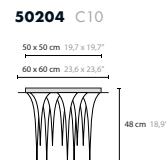

Article number	Light source	Product info
50212 H24	24 x LED G9	glasses 35 & 45 cm long
50216 H32	32 x LED G9	glasses 35 & 45 cm long
50200 H1	1 x LED G9	glass 35 cm long
50201 H1	1 x LED G9	glass 35 cm long with gold deore plated glass balls
50202 H1	1 x LED G9	glass 35 cm long with chrome plated glass balls
50204 H1 XL	1 x LED G9	glass 45 cm long
50205 H1 XL	1 x LED G9	glass 45 cm long with gold deore plated glass balls
50206 H1 XL	1 x LED G9	glass 45 cm long with chrome plated glass balls
50208 H2	2 x LED G9	glasses 35 cm long
50210 H2 XL	2 x LED G9	glasses 45 cm long
50218 H11	11 x LED G9	glasses 45 cm long
50220 T2	2 x LED G9	glasses 45 cm long
50224 W2	2 x LED G9	glasses 45 cm long
50228 C1	1 x LED G9	
50229 C1 XL	1 x LED G9	glass 45 cm long
50236 C10	10 x LED G9	glasses 35 & 45 cm long

GENERAL PRODUCT INFORMATION

finishings	400 - 401 - 402 - 405 - 410 - 416 other finishings on request
glass	handcrafted blown satin borosilicate glass
light sources	light sources not included
customizing	customizing possible: info@cycasi.com

C = ceiling H = hanging T = table W = wall