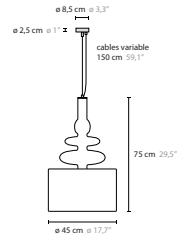

Article number	Light source	Product info
50300	H1 1 x LED E27	glass chrome plated / shade silk
50301	H1 1 x LED E27	glass chrome plated / shade chintz
50304	H1 1 x LED E27	glass gold deore plated / shade silk
50305	H1 1 x LED E27	glass gold deore plated / shade chintz
50308	H1 1 x LED E27	glass anthracite plated / shade silk
50309	H1 1 x LED E27	glass anthracite plated / shade chintz
50312	T1 1 x LED E27	glass chrome plated / shade silk
50313	T1 1 x LED E27	glass chrome plated / shade chintz
50316	T1 1 x LED E27	glass gold deore plated / shade silk
50317	T1 1 x LED E27	glass gold deore plated / shade chintz
50320	T1 1 x LED E27	glass anthracite plated / shade silk
50321	T1 1 x LED E27	glass anthracite plated / shade chintz

- **50300** H1 Glass Chrome / Shade Silk
- **50301** H1 Glass Chrome / Shade Chintz
- **50304** H1 Glass Gold Deore / Shade Silk
- **50305** H1 Glass Gold Deore / Shade Chintz
- **50308** H1 Glass Anthracite / Shade Silk
- **50309** H1 Glass Anthracite / Shade Chintz

- **50312** T1 Glass Chrome / Shade Silk
- **50313** T1 Glass Chrome / Shade Chintz
- **50316** T1 Glass Gold Deore / Shade Silk
- **50317** T1 Glass Gold Deore / Shade Chintz
- **50320** T1 Glass Anthracite / Shade Silk
- **50321** T1 Glass Anthracite / Shade Chintz