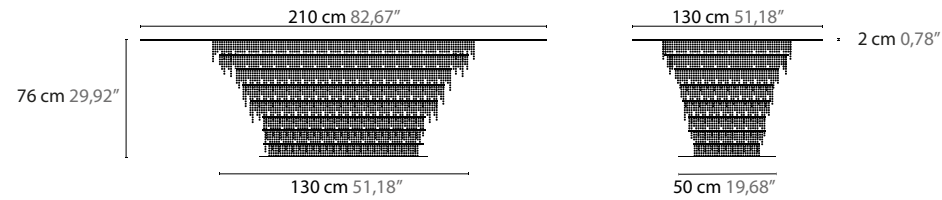

10112 WT186 + Top surface price group 1
10113 WT186 + Top surface price group 2