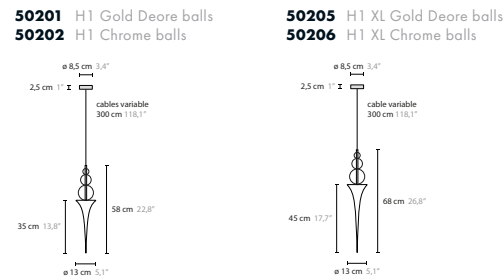

Article number	Light source	Product info
50212 H24	24 x LED G9	glasses 35 & 45 cm long
50216 H32	32 x LED G9	glasses 35 & 45 cm long
50200 H1	1 x LED G9	glass 35 cm long
50201 H1	1 x LED G9	glass 35 cm long with gold deore plated glass balls
50202 H1	1 x LED G9	glass 35 cm long with chrome plated glass balls
50204 H1 XL	1 x LED G9	glass 45 cm long
50205 H1 XL	1 x LED G9	glass 45 cm long with gold deore plated glass balls
50206 H1 XL	1 x LED G9	glass 45 cm long with chrome plated glass balls
50208 H2	2 x LED G9	glasses 35 cm long
50210 H2 XL	2 x LED G9	glasses 45 cm long
50218 H11	11 x LED G9	glasses 45 cm long
50220 T2	2 x LED G9	glasses 45 cm long
50224 W2	2 x LED G9	glasses 45 cm long
50228 C1	1 x LED G9	
50229 C1 XL	1 x LED G9	glass 45 cm long
50236 C10	10 x LED G9	glasses 35 & 45 cm long

GENERAL PRODUCT INFORMATION

finishings	400 - 401 - 402 - 405 - 410 - 416 other finishings on request
glass	handcrafted blown satin borosilicate glass
light sources	light sources not included
customizing	customizing possible: info@cycasi.com

C = ceiling H = hanging T = table W = wall