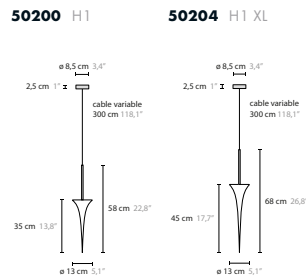

Article number	Light source	Product info
50212 H24	24 x LED G9	glasses 35 & 45 cm long
50216 H32	32 x LED G9	glasses 35 & 45 cm long
50200 H1	1 x LED G9	glass 35 cm long
50201 H1	1 x LED G9	glass 35 cm long with gold deore plated glass balls
50202 H1	1 x LED G9	glass 35 cm long with chrome plated glass balls
50204 H1 XL	1 x LED G9	glass 45 cm long
50205 H1 XL	1 x LED G9	glass 45 cm long with gold deore plated glass balls
50206 H1 XL	1 x LED G9	glass 45 cm long with chrome plated glass balls
50208 H2	2 x LED G9	glasses 35 cm long
50210 H2 XL	2 x LED G9	glasses 45 cm long
50218 H11	11 x LED G9	glasses 45 cm long
50220 T2	2 x LED G9	glasses 45 cm long
50224 W2	2 x LED G9	glasses 45 cm long
50228 C1	1 x LED G9	
50229 C1 XL	1 x LED G9	glass 45 cm long
50236 C10	10 x LED G9	glasses 35 & 45 cm long

GENERAL PRODUCT INFORMATION

finishings	400 - 401 - 402 - 405 - 410 - 416 other finishings on request
glass	handcrafted blown satin borosilicate glass
light sources	light sources not included
customizing	customizing possible: info@cycasi.com

C = ceiling H = hanging T = table W = wall