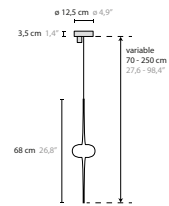

50080 H1

Article number		Light source
50080	H1	1 x LED GU10
50082	H2	2 x LED GU10
50084	H8	8 x LED GU10

GENERAL PRODUCT INFORMATION

finishings	402 - 410 - 414 - 435 other finishings on request
glass	handcrafted blown borosilicate glass
light sources	light sources not included
customizing	customizing possible: info@cycasi.com

H = hanging

Create your personal design