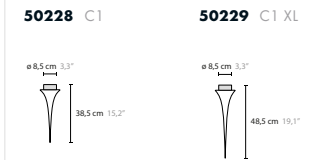

Article number	Light source	Product info
50212 H24	24 x LED G9	glasses 35 & 45 cm long
50216 H32	32 x LED G9	glasses 35 & 45 cm long
50200 H1	1 x LED G9	glass 35 cm long
50201 H1	1 x LED G9	glass 35 cm long with gold deore plated glass balls
50202 H1	1 x LED G9	glass 35 cm long with chrome plated glass balls
50204 H1 XL	1 x LED G9	glass 45 cm long
50205 H1 XL	1 x LED G9	glass 45 cm long with gold deore plated glass balls
50206 H1 XL	1 x LED G9	glass 45 cm long with chrome plated glass balls
50208 H2	2 x LED G9	glasses 35 cm long
50210 H2 XL	2 x LED G9	glasses 45 cm long
50218 H11	11 x LED G9	glasses 45 cm long
50220 T2	2 x LED G9	glasses 45 cm long
50224 W2	2 x LED G9	glasses 45 cm long
50228 C1	1 x LED G9	
50229 C1 XL	1 x LED G9	glass 45 cm long
50236 C10	10 x LED G9	glasses 35 & 45 cm long

GENERAL PRODUCT INFORMATION

finishings	400 - 401 - 402 - 405 - 410 - 416 other finishings on request
glass	handcrafted blown satin borosilicate glass
light sources	light sources not included
customizing	customizing possible: info@cycasi.com

C = ceiling H = hanging T = table W = wall