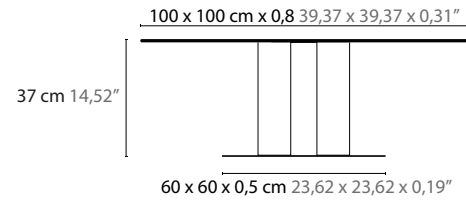

- **10152** CT100 + Top surface price group 1
- **10153** CT100 + Top surface price group 2

- **10157** CT100C + Top surface price group 1
- **10158** CT100C + Top surface price group 2