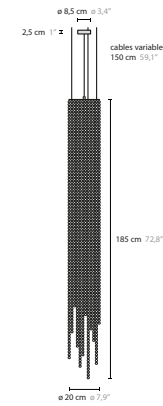

## Create your personal design

**50440** H1

**50442** H1 L

**50444** H1 XL

Article number	Light source	Product info
<b>50440</b> H1	1 x LED GU10	crystal length 85 cm
<b>50442</b> H1 L	1 x LED GU10	crystal length 135 cm
<b>50444</b> H1 XL	1 x LED GU10	crystal length 185 cm