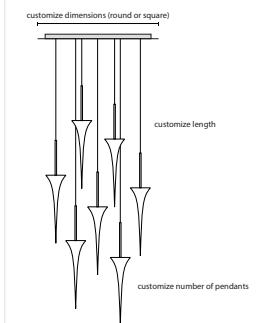

Create your personal design