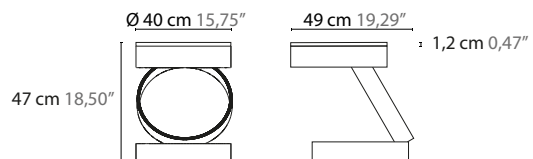

Article number	Tabletop surface
10062 CT3	price group 1
10063 CT3	price group 2
10067 CT1	price group 1
10068 CT1	price group 2

10067 CT1 + Top surface price group 1
10068 CT1 + Top surface price group 2