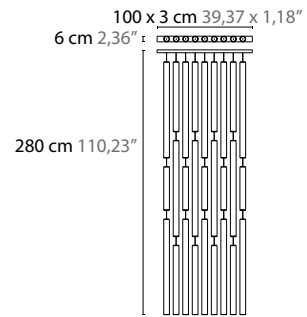

17010 C100

Article number

17010 C100

17020 C200

GENERAL PRODUCT INFORMATION

finishings	402 - 410 - 414 - 420 - 421 - 425 - 430 - 435 - 440 other finishings on request
glass	borosilicate clear glass with lines
customizing	customizing possible: info@cycasi.com

C = ceiling