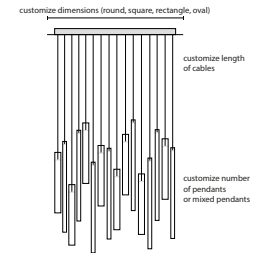

Create your personal design