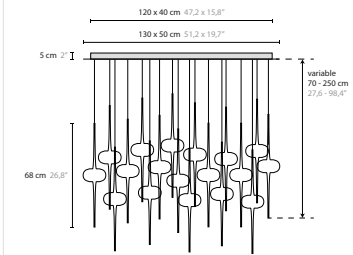

C = ceiling W = wall

**50080** H1

**50082** H2

**50084** H8

Article number		Light source
<b>50080</b>	H1	1 x LED GU10
<b>50082</b>	H2	2 x LED GU10
<b>50084</b>	H8	8 x LED GU10