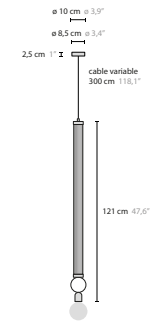

T = table

**50250** H1 Gold Deore ball  
**50251** H1 Chrome ball

**50252** H1 L Gold Deore ball  
**50253** H1 L Chrome ball

**50256** H1 XL Gold Deore ball  
**50257** H1 XL Chrome ball

Article number	Light source	Product info
<b>50250</b> H1	1 x LED E27	with gold deore plated glass ball
<b>50251</b> H1	1 x LED E27	with chrome plated glass ball
<b>50253</b> H1 L	1 x LED E27	with gold deore plated glass ball
<b>50254</b> H1 L	1 x LED E27	with chrome plated glass ball
<b>50256</b> H1 XL	1 x LED E27	with gold deore plated glass ball
<b>50257</b> H1 XL	1 x LED E27	with chrome plated glass ball