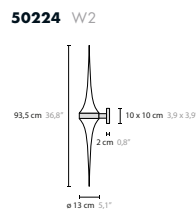

Create your personal design