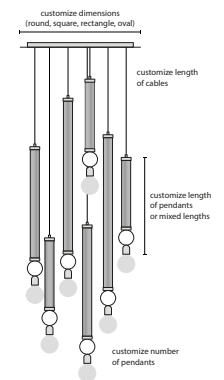

Create your personal design