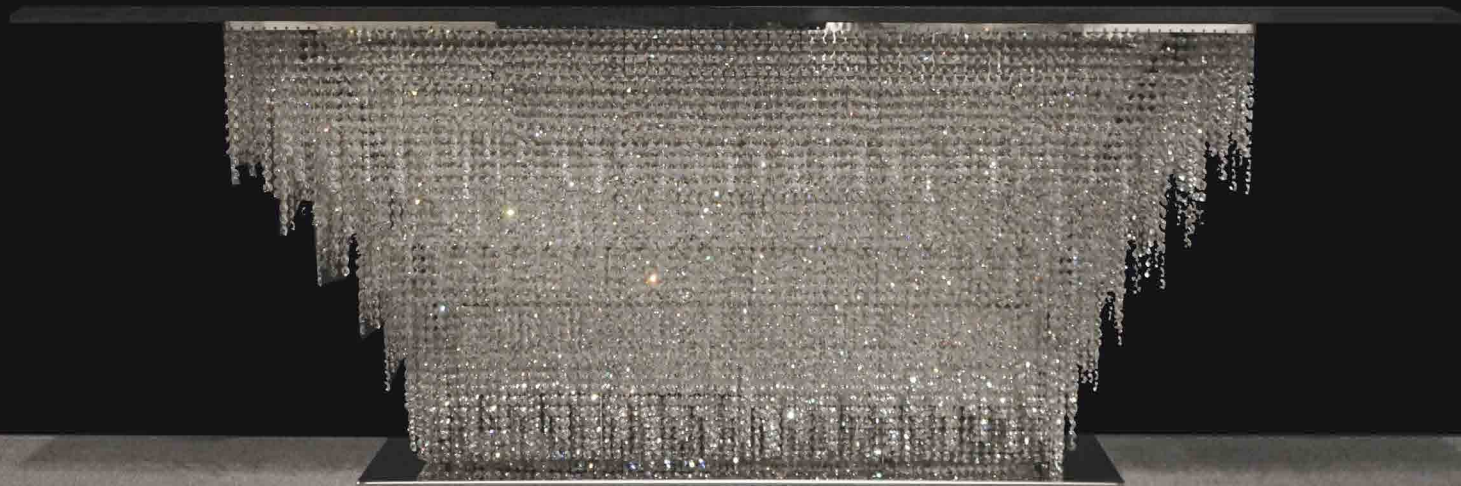

# CRYSTAL LADY

The enchantment of sparkling crystals  
reimagined in furniture.  
It gives every interior a statement  
of fabulous luxury with  
a highly personal touch.

art. WT186 10112  
art. WT186 10113