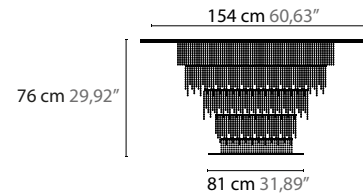

10102 DTR154 + Top surface price group 1
10103 DTR154 + Top surface price group 2

10107 DT210 + Top surface price group 1
10108 DT210 + Top surface price group 2