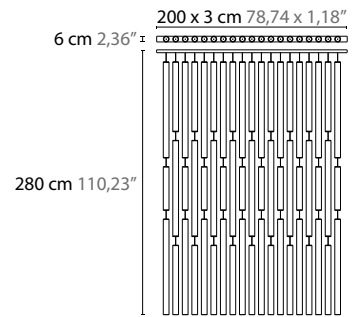

17020 C200

Article number

17010 C100

17020 C200

GENERAL PRODUCT INFORMATION

finishings	402 - 410 - 414 - 420 - 421 - 425 - 430 - 435 - 440 other finishings on request
glass	borosilicate clear glass with lines
customizing	customizing possible: info@cycasi.com

C = ceiling