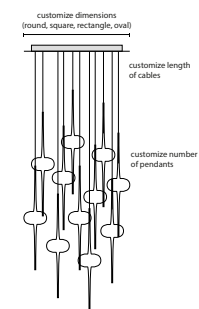

Create your personal design