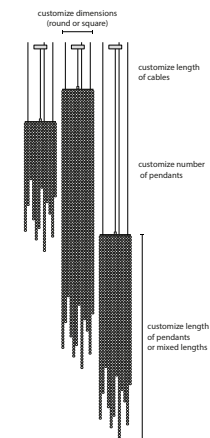

Create your personal design