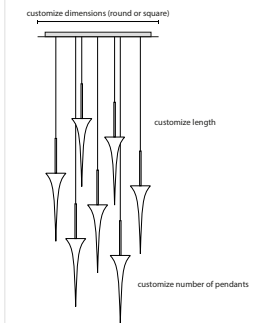

Create your personal design