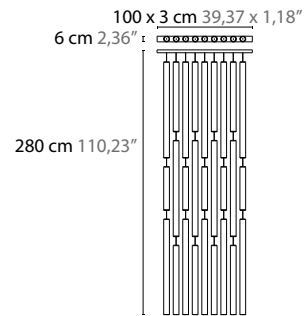

17010 C100

Article number

17010 C100

17020 C200

GENERAL PRODUCT INFORMATION

finishings 402 - 410 - 414 - 420 - 421 - 425 - 430 - 435 - 440
other finishings on request

glass borosilicate clear glass with lines

customizing customizing possible: info@cycasi.com

C = ceiling