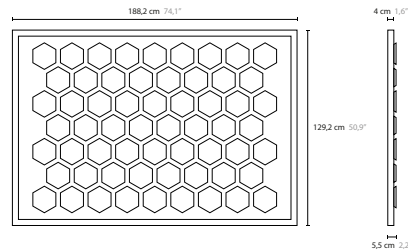

CT = coffee table WT = wall table

15010 Wall art

50075 C1 lighting

50076 W3 lighting

Article number	Light source	Product info
15010	Wall art	frame with high polished mirror steel plate
50075	C1	LED 25W high polished mirror steel
50076	W3	3 x LED 60W frame with high polished mirror steel plate