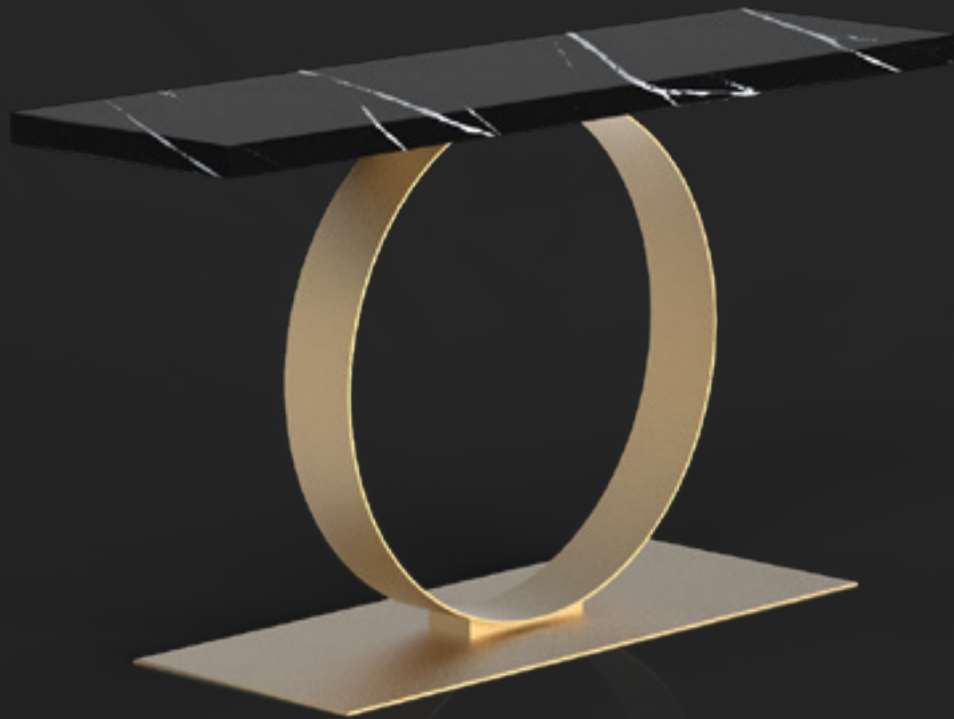

CYCLES

WALL & COFFEE TABLE

Cycles, based on our life cycles
in which these eras always gently spill
over into new experiences in our lives.