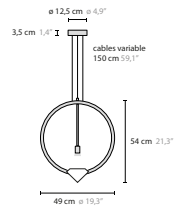

50100 H1

Article number	Light source	Product info
50100 H1	1 x LED GU10	crystal "diamond" (ø145 mm)