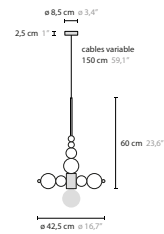

50040 H1 Gold Deore balls
50041 H1 Chrome balls