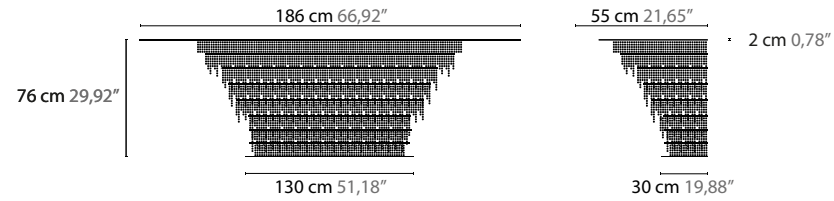

10112 WT186 + Top surface price group 1
10113 WT186 + Top surface price group 2

Article number	Tabletop surface
10112 WT186	price group 1
10113 WT186	price group 2

GENERAL PRODUCT INFORMATION

finishings	402 other finishings on request
crystal	premium crystal
tabletop surface	for surfaces, visit cycasi.com
customizing	customizing possible: info@cycasi.com

WT = wall table