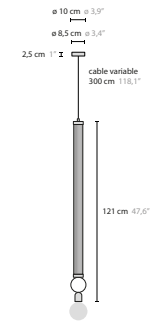

T = table

50250 H1 Gold Deore ball
50251 H1 Chrome ball

50252 H1 L Gold Deore ball
50253 H1 L Chrome ball

50256 H1 XL Gold Deore ball
50257 H1 XL Chrome ball

Article number	Light source	Product info
50250 H1	1 x LED E27	with gold deore plated glass ball
50251 H1	1 x LED E27	with chrome plated glass ball
50253 H1 L	1 x LED E27	with gold deore plated glass ball
50254 H1 L	1 x LED E27	with chrome plated glass ball
50256 H1 XL	1 x LED E27	with gold deore plated glass ball
50257 H1 XL	1 x LED E27	with chrome plated glass ball