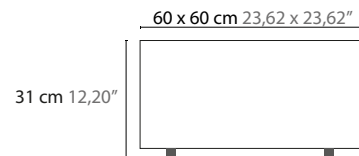

10127 CT60 + Top surface price group 1
10128 CT60 + Top surface price group 2