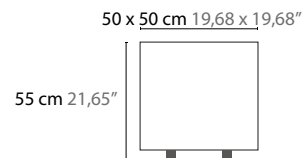

10122 CT50 + Top surface price group 1
10123 CT50 + Top surface price group 2