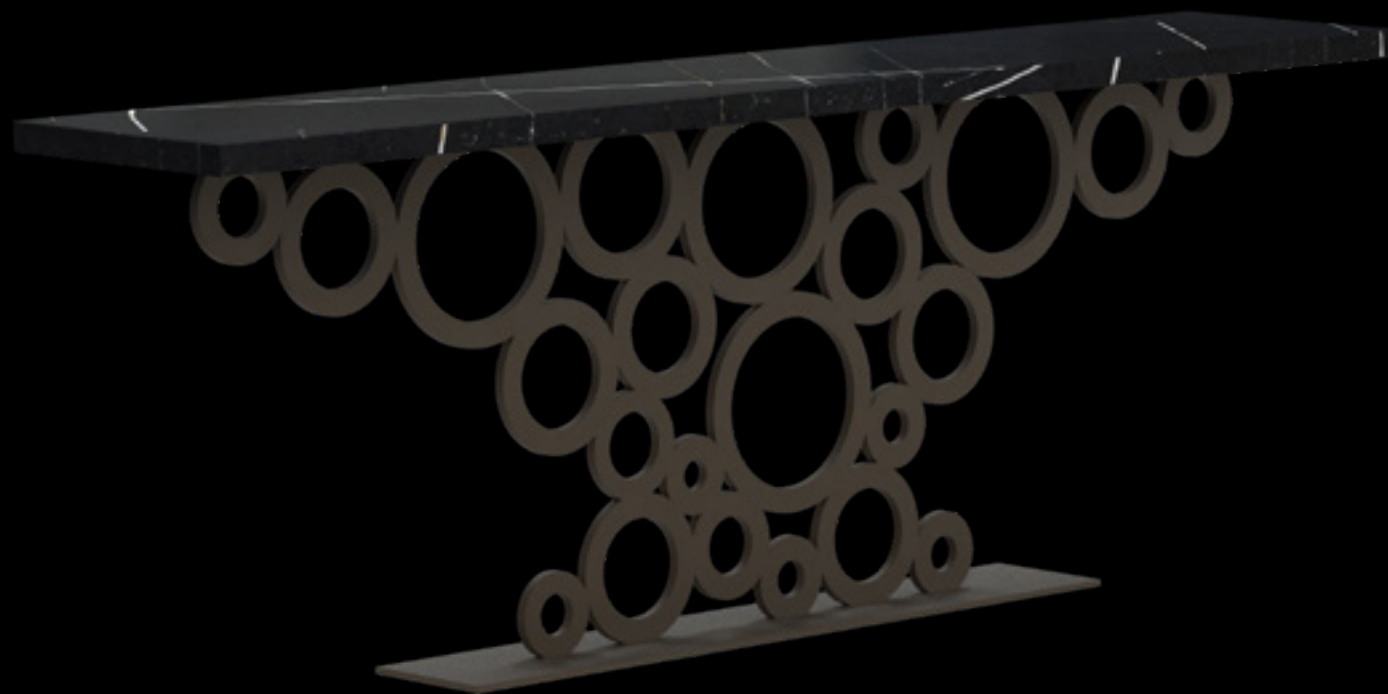

OCEAN DRIVE