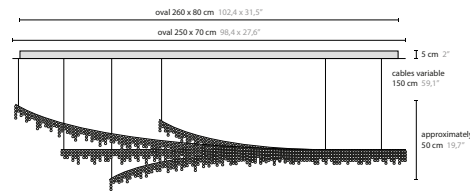

50005 H14

Article number	Light source	Product info
50001 H		without ceiling base
50005 H14	14 x LED GU10	with ceiling base

GENERAL PRODUCT INFORMATION

finishings	crystal frame: high polished steel ceiling base: 402 - 410 - 414 other finishings for ceiling base on request
crystal	premium crystal
light sources	light sources not included
customizing	customizing possible: info@cycasi.com

H = hanging

Create your personal design