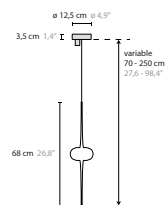

50080 H1

Article number		Light source
50080	H1	1 x LED GU10
50082	H2	2 x LED GU10
50084	H8	8 x LED GU10

GENERAL PRODUCT INFORMATION

finishings	402 - 410 - 414 - 435 other finishings on request
glass	handcrafted blown borosilicate glass
light sources	light sources not included
customizing	customizing possible: info@cycasi.com

H = hanging

Create your personal design