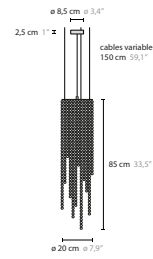

H = hanging

Create your personal design

50440 H1

50442 H1 L

50444 H1 XL

Article number	Light source	Product info
50440 H1	1 x LED GU10	crystal length 85 cm
50442 H1 L	1 x LED GU10	crystal length 135 cm
50444 H1 XL	1 x LED GU10	crystal length 185 cm