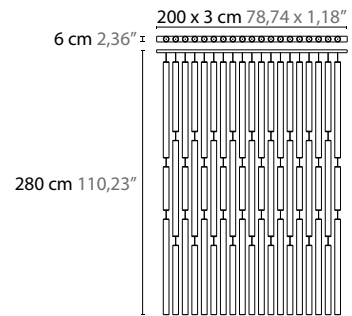

17020 C200

Article number

17010 C100

17020 C200

GENERAL PRODUCT INFORMATION

finishings 402 - 410 - 414 - 420 - 421 - 425 - 430 - 435 - 440
other finishings on request

glass borosilicate clear glass with lines

customizing customizing possible: info@cycasi.com

C = ceiling