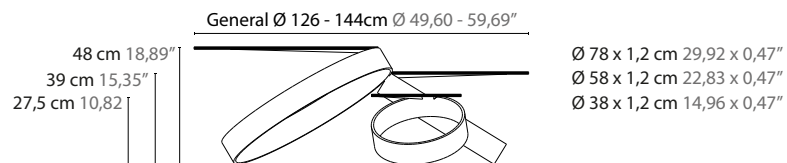

H = hanging

10062 CT3 + Top surface price group 1

10063 CT3 + Top surface price group 2

Article number Tabletop surface

10062 CT3 price group 1

10063 CT3 price group 2

10067 CT1 price group 1

10068 CT1 price group 2