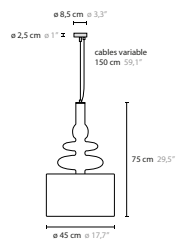

Article number	Light source	Product info
50300	H1 1 x LED E27	glass chrome plated / shade silk
50301	H1 1 x LED E27	glass chrome plated / shade chintz
50304	H1 1 x LED E27	glass gold deore plated / shade silk
50305	H1 1 x LED E27	glass gold deore plated / shade chintz
50308	H1 1 x LED E27	glass anthracite plated / shade silk
50309	H1 1 x LED E27	glass anthracite plated / shade chintz
50312	T1 1 x LED E27	glass chrome plated / shade silk
50313	T1 1 x LED E27	glass chrome plated / shade chintz
50316	T1 1 x LED E27	glass gold deore plated / shade silk
50317	T1 1 x LED E27	glass gold deore plated / shade chintz
50320	T1 1 x LED E27	glass anthracite plated / shade silk
50321	T1 1 x LED E27	glass anthracite plated / shade chintz

- **50300** H1 Glass Chrome / Shade Silk
- **50301** H1 Glass Chrome / Shade Chintz
- **50304** H1 Glass Gold Deore / Shade Silk
- **50305** H1 Glass Gold Deore / Shade Chintz
- **50308** H1 Glass Anthracite / Shade Silk
- **50309** H1 Glass Anthracite / Shade Chintz

- **50312** T1 Glass Chrome / Shade Silk
- **50313** T1 Glass Chrome / Shade Chintz
- **50316** T1 Glass Gold Deore / Shade Silk
- **50317** T1 Glass Gold Deore / Shade Chintz
- **50320** T1 Glass Anthracite / Shade Silk
- **50321** T1 Glass Anthracite / Shade Chintz