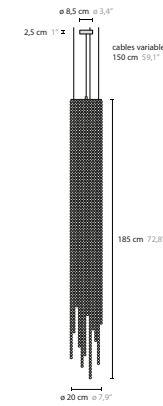

H = hanging

Create your personal design

50440 H1

50442 H1 L

50444 H1 XL

Article number	Light source	Product info
50440 H1	1 x LED GU10	crystal length 85 cm
50442 H1 L	1 x LED GU10	crystal length 135 cm
50444 H1 XL	1 x LED GU10	crystal length 185 cm