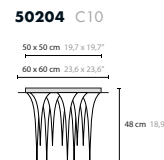

Article number	Light source	Product info
50212 H24	24 x LED G9	glasses 35 & 45 cm long
50216 H32	32 x LED G9	glasses 35 & 45 cm long
50200 H1	1 x LED G9	glass 35 cm long
50201 H1	1 x LED G9	glass 35 cm long with gold deore plated glass balls
50202 H1	1 x LED G9	glass 35 cm long with chrome plated glass balls
50204 H1 XL	1 x LED G9	glass 45 cm long
50205 H1 XL	1 x LED G9	glass 45 cm long with gold deore plated glass balls
50206 H1 XL	1 x LED G9	glass 45 cm long with chrome plated glass balls
50208 H2	2 x LED G9	glasses 35 cm long
50210 H2 XL	2 x LED G9	glasses 45 cm long
50218 H11	11 x LED G9	glasses 45 cm long
50220 T2	2 x LED G9	glasses 45 cm long
50224 W2	2 x LED G9	glasses 45 cm long
50228 C1	1 x LED G9	
50229 C1 XL	1 x LED G9	glass 45 cm long
50236 C10	10 x LED G9	glasses 35 & 45 cm long

GENERAL PRODUCT INFORMATION

finishings	400 - 401 - 402 - 405 - 410 - 416 other finishings on request
glass	handcrafted blown satin borosilicate glass
light sources	light sources not included
customizing	customizing possible: info@cycasi.com

C = ceiling H = hanging T = table W = wall