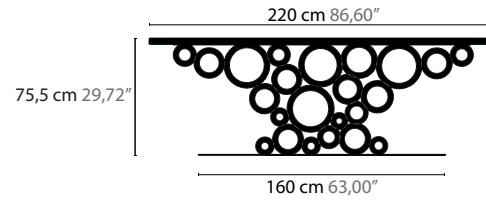

H = hanging

Create your personal design

10007 WT220 + Top surface price group 1
10008 WT220 + Top surface price group 2

Article number	Tabletop surface
10007 WT220	price group 1
10008 WT220	price group 2