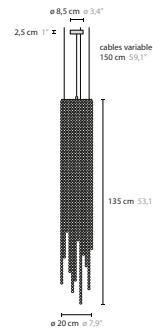

H = hanging

Create your personal design

50440 H1

50442 H1 L

50444 H1 XL

Article number	Light source	Product info
50440 H1	1 x LED GU10	crystal length 85 cm
50442 H1 L	1 x LED GU10	crystal length 135 cm
50444 H1 XL	1 x LED GU10	crystal length 185 cm