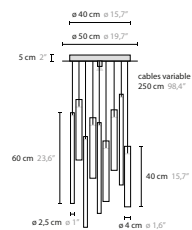

50410 H1

Article number	Light source
50410 H1	1 x LED GU10
50402 H2	2 x LED GU10
50406 H8	8 x LED GU10

Create your personal design

GENERAL PRODUCT INFORMATION

finishings	402 - 410 - 414 - 435 other finishings on request
glass	two sizes of borosilicate clear glass tubes
light sources	light sources not included
customizing	customizing possible: info@cycasi.com

H = hanging