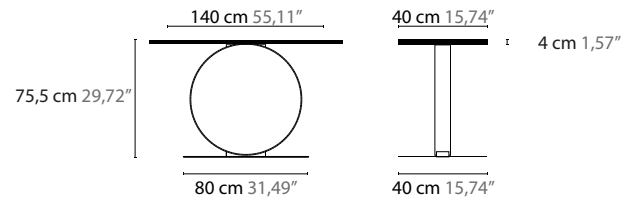

Article number	Tabletop surface
10052 CT140	price group 1
10053 CT140	price group 2
10057 WT140	price group 1
10058 WT140	price group 2

10057 WT140 + Top surface price group 1
10058 WT140 + Top surface price group 2