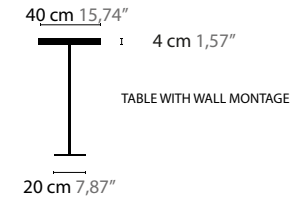

H = hanging

Create your personal design

10007 WT220 + Top surface price group 1
10008 WT220 + Top surface price group 2

Article number	Tabletop surface
10007 WT220	price group 1
10008 WT220	price group 2