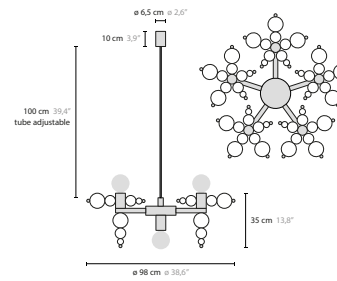

50060 H6 Gold Deore balls
50061 H6 Chrome balls

Article number	Light source	Product info
50040 H1	1 x LED E27	gold deore plated glass balls
50041 H1	1 x LED E27	chrome plated glass balls
50060 H6	6 x LED E27	gold deore plated glass balls
50061 H6	6 x LED E27	chrome plated glass balls

GENERAL PRODUCT INFORMATION

finishings	400 - 401 - 402 - 405 - 410 - 416 other finishings on request
glass	handcrafted blown borosilicate glass balls
light sources	light sources not included
customizing	customizing possible: info@cycasi.com

H = hanging