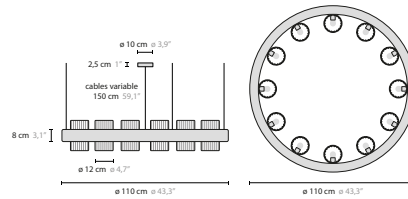

50240 H12 round

Article number   Light source

50240   H12   12 x LED E14

50241   H14   14 x LED E14