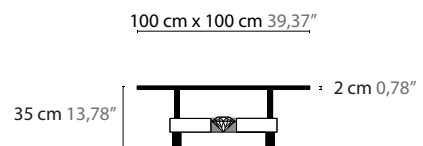

10032 CT100 + Top surface price group 1
10033 CT100 + Top surface price group 2