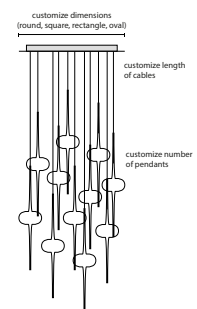

Create your personal design