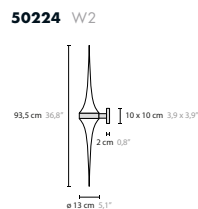

Create your personal design