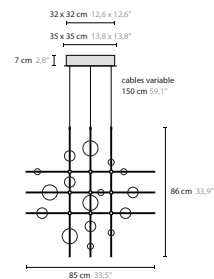

50025 H4 Brass Polished / Gold Deore balls
50030 H4 Chrome / Chrome balls

Article number	Light source	Product info
50025 H4	4 x LED GU10	base brass polished / gold deore plated glass balls
50030 H4	4 x LED GU10	base chrome polished / chrome plated glass balls

GENERAL PRODUCT INFORMATION

finishings	400 - 402 other finishings on request
glass	handcrafted blown borosilicate glass balls
light sources	light sources not included
customizing	customizing possible: info@cycasi.com

H = hanging