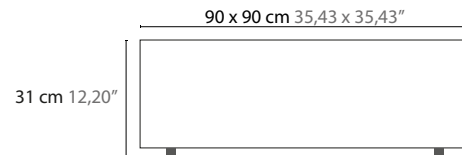

10132 CT90 + Top surface price group 1
10133 CT90 + Top surface price group 2