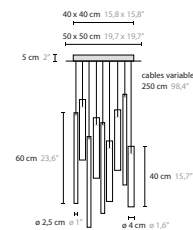

50402 H2

Article number	Light source
50410 H1	1 x LED GU10
50402 H2	2 x LED GU10
50406 H8	8 x LED GU10

Create your personal design

GENERAL PRODUCT INFORMATION

finishings	402 - 410 - 414 - 435 other finishings on request
glass	two sizes of borosilicate clear glass tubes
light sources	light sources not included
customizing	customizing possible: info@cycasi.com

H = hanging