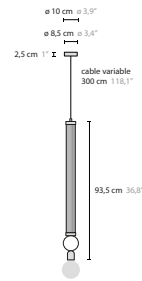

T = table

50250 H1 Gold Deore ball
50251 H1 Chrome ball

50252 H1 L Gold Deore ball
50253 H1 L Chrome ball

50256 H1 XL Gold Deore ball
50257 H1 XL Chrome ball

Article number	Light source	Product info
50250 H1	1 x LED E27	with gold deore plated glass ball
50251 H1	1 x LED E27	with chrome plated glass ball
50253 H1 L	1 x LED E27	with gold deore plated glass ball
50254 H1 L	1 x LED E27	with chrome plated glass ball
50256 H1 XL	1 x LED E27	with gold deore plated glass ball
50257 H1 XL	1 x LED E27	with chrome plated glass ball