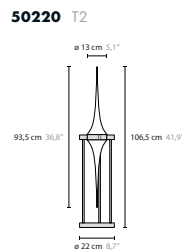

Article number	Light source	Product info
50212 H24	24 x LED G9	glasses 35 & 45 cm long
50216 H32	32 x LED G9	glasses 35 & 45 cm long
50200 H1	1 x LED G9	glass 35 cm long
50201 H1	1 x LED G9	glass 35 cm long with gold deore plated glass balls
50202 H1	1 x LED G9	glass 35 cm long with chrome plated glass balls
50204 H1 XL	1 x LED G9	glass 45 cm long
50205 H1 XL	1 x LED G9	glass 45 cm long with gold deore plated glass balls
50206 H1 XL	1 x LED G9	glass 45 cm long with chrome plated glass balls
50208 H2	2 x LED G9	glasses 35 cm long
50210 H2 XL	2 x LED G9	glasses 45 cm long
50218 H11	11 x LED G9	glasses 45 cm long
50220 T2	2 x LED G9	glasses 45 cm long
50224 W2	2 x LED G9	glasses 45 cm long
50228 C1	1 x LED G9	
50229 C1 XL	1 x LED G9	glass 45 cm long
50236 C10	10 x LED G9	glasses 35 & 45 cm long

GENERAL PRODUCT INFORMATION

finishings	400 - 401 - 402 - 405 - 410 - 416 other finishings on request
glass	handcrafted blown satin borosilicate glass
light sources	light sources not included
customizing	customizing possible: info@cycasi.com

C = ceiling H = hanging T = table W = wall