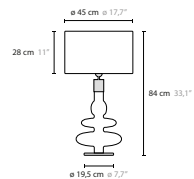

GENERAL PRODUCT INFORMATION

finishings	400 - 401 - 402 - 405 - 410 - 416 other finishings on request
glass	handcrafted blown borosilicate glass chrome, gold deore and anthracite with transitions to clear parts
shade	shade silk: gold or silver inside
light sources	light sources not included
customizing	customizing possible: info@cycasi.com

H = hanging T = table