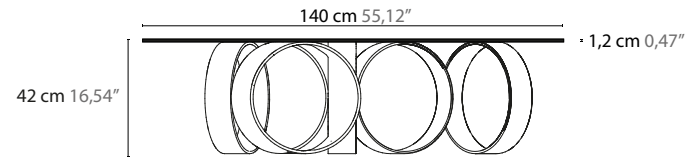

10052 CT140 + Top surface price group 1
10053 CT140 + Top surface price group 2