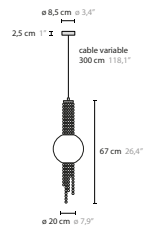

50150 H1 Gold ball
50151 H1 Chrome ball