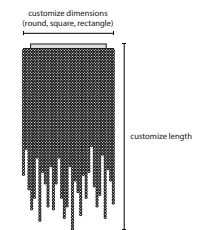

Create your personal design