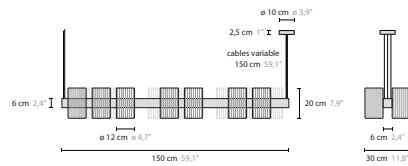

C = ceiling H = hanging T = table W = wall

Create your personal design

50240 H12 round

Article number Light source

50240 H12 12 x LED E14

50241 H14 14 x LED E14

50240 H14 linear

GENERAL PRODUCT INFORMATION