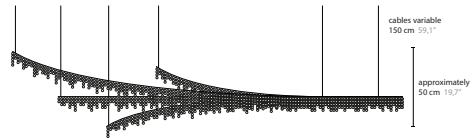

50001 H

Article number	Light source	Product info
50001 H		without ceiling base
50005 H14	14 x LED GU10	with ceiling base

GENERAL PRODUCT INFORMATION

finishings	crystal frame: high polished steel ceiling base: 402 - 410 - 414 other finishings for ceiling base on request
crystal	premium crystal
light sources	light sources not included
customizing	customizing possible: info@cycasi.com

H = hanging

Create your personal design