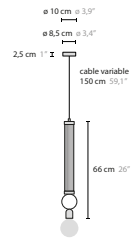

T = table

50250 H1 Gold Deore ball
50251 H1 Chrome ball

50252 H1 L Gold Deore ball
50253 H1 L Chrome ball

50256 H1 XL Gold Deore ball
50257 H1 XL Chrome ball

Article number	Light source	Product info
50250 H1	1 x LED E27	with gold deore plated glass ball
50251 H1	1 x LED E27	with chrome plated glass ball
50253 H1 L	1 x LED E27	with gold deore plated glass ball
50254 H1 L	1 x LED E27	with chrome plated glass ball
50256 H1 XL	1 x LED E27	with gold deore plated glass ball
50257 H1 XL	1 x LED E27	with chrome plated glass ball