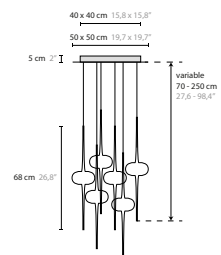

50082 H2

Article number		Light source
50080	H1	1 x LED GU10
50082	H2	2 x LED GU10
50084	H8	8 x LED GU10

GENERAL PRODUCT INFORMATION

finishings	402 - 410 - 414 - 435 other finishings on request
glass	handcrafted blown borosilicate glass
light sources	light sources not included
customizing	customizing possible: info@cycasi.com

H = hanging

Create your personal design